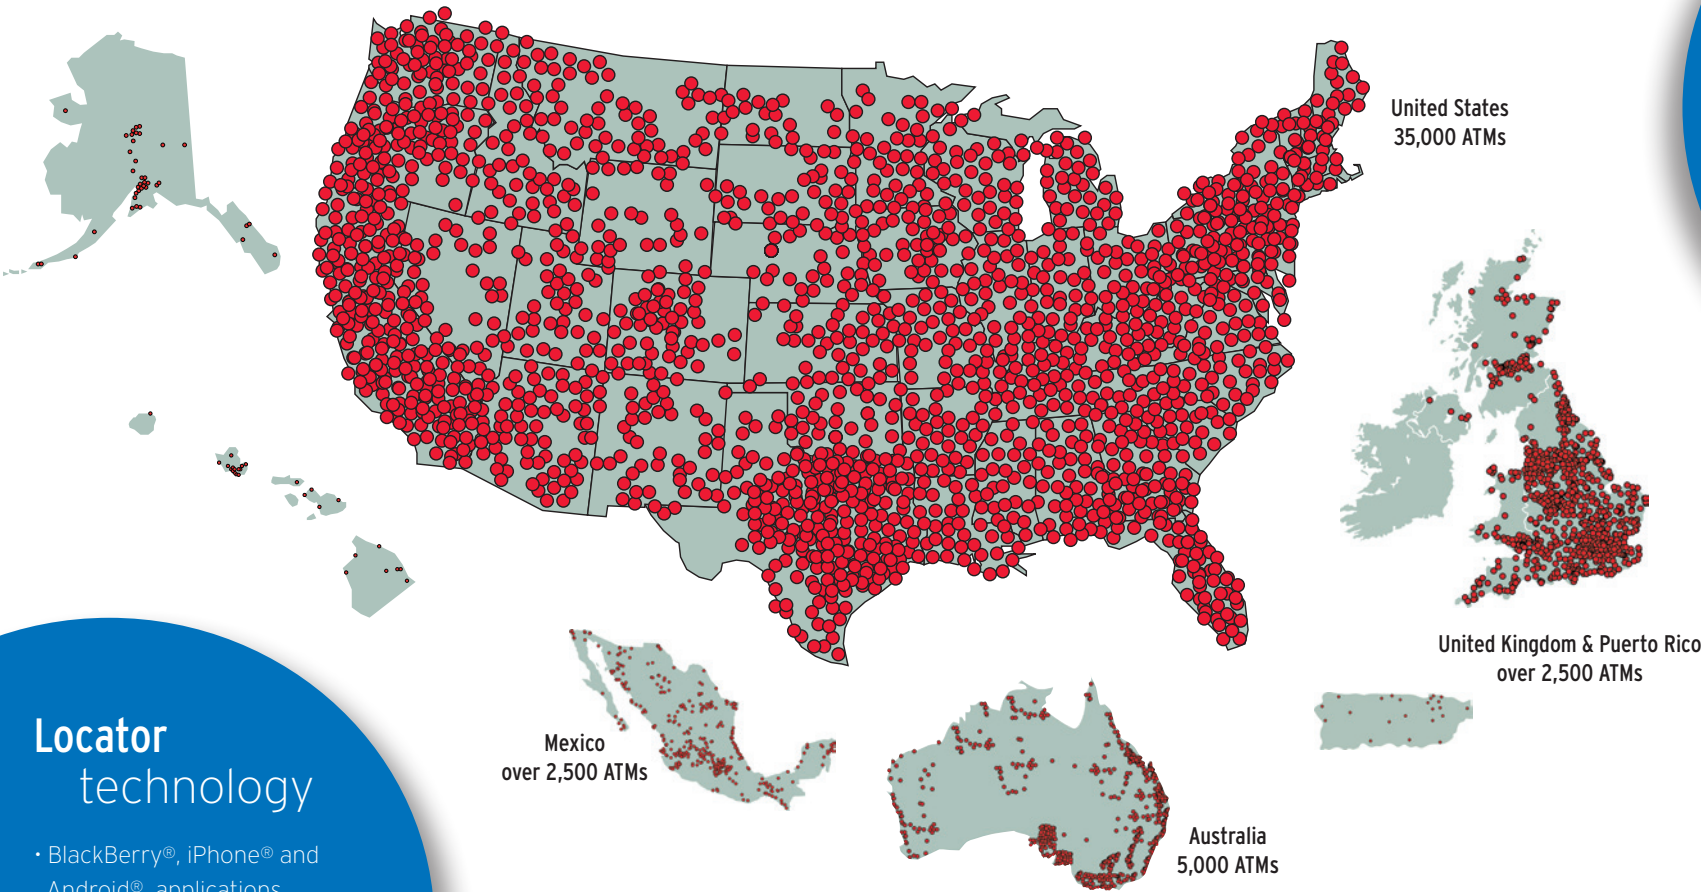

43,000 Surcharge-Free ATMs. Worldwide.

Greater Convenience for Your Cardholders.
Competitive Advantage for Your Institution.

A satellite view of the Earth's surface, showing the curvature of the planet, blue oceans, and green and brown landmasses. The view is from a high angle, looking down at the Earth.

AllpointNetwork.com • info@AllpointNetwork.com • 800.809.0308

43,000 Surcharge-Free ATMs. Worldwide.

Fast Facts

- Largest Surcharge-Free ATM Network
- Access in all 50 states and 4 countries
- ATMs located in key retailers
- Your ATMs do not participate - keep your surcharge revenue

Benefits from membership

- Level the playing field with larger institutions
- Attract and retain cardholders
- Expand ATM footprint instantly
- Simple to join - easy to use

Locator technology

- BlackBerry®, iPhone® and Android® applications
- 24/7 IVR Phone System with English & Spanish options
- GPS download capability
- Website locator

Allpoint ATM locations: